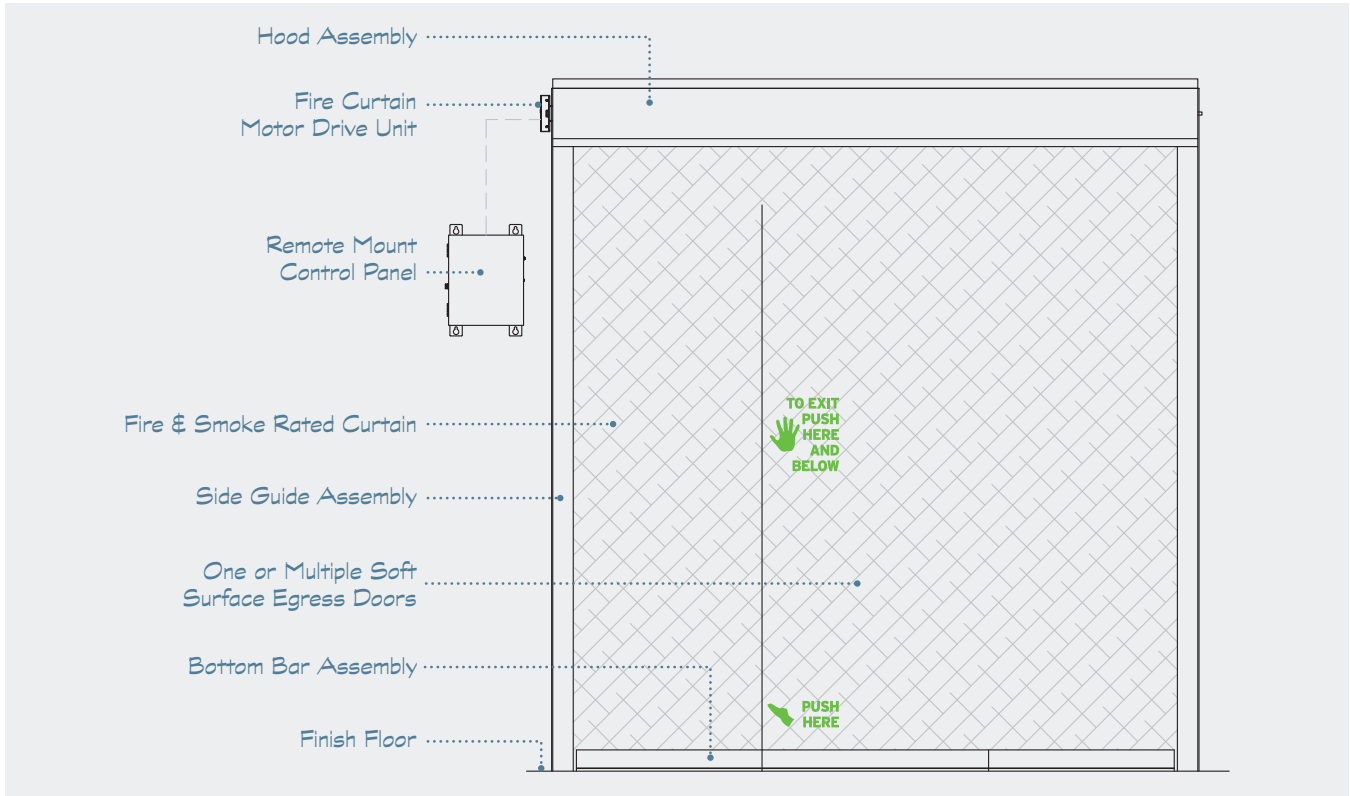

ADA compliant threshold

Egress

Available with up to 8 complying swinging egress doors

Operation

Auto-Set® automatic resetting

Fail-Safe Design - automatic self-closing mechanism does not require power operation to self-close

Size

Widths to 60' and heights to 24'; for larger sizes and custom configurations consult the factory

Finishes (metal components only)

McKEON Sterling Gray

Powder Coat of any color as selected

Stainless Steel – No. 4 Polish or

No. 8 Mirror

This technology is the subject of US Patent Nos. 9,440,100; 10,145,174; 10,569,112; and 10,864,394; and has additional patents pending.

D200E

Fire & Smoke Rated Curtain Systems

The McKEON D200E side guide configuration, with a maximum of a 1/2" reveal, can be surface or flush mounted making it virtually invisible in any application.

MODEL	OPEN	SELF-CLOSE	EGRESS
D200E	Auto-Set® Power Operator	Fail-Safe Mechanical	1 Complying Swing Door
D202E - D208E*	Auto-Set® Power Operator	Fail-Safe Mechanical	2 to 8 Complying Swing Doors

*The last digit of the model number indicates the number of swing doors