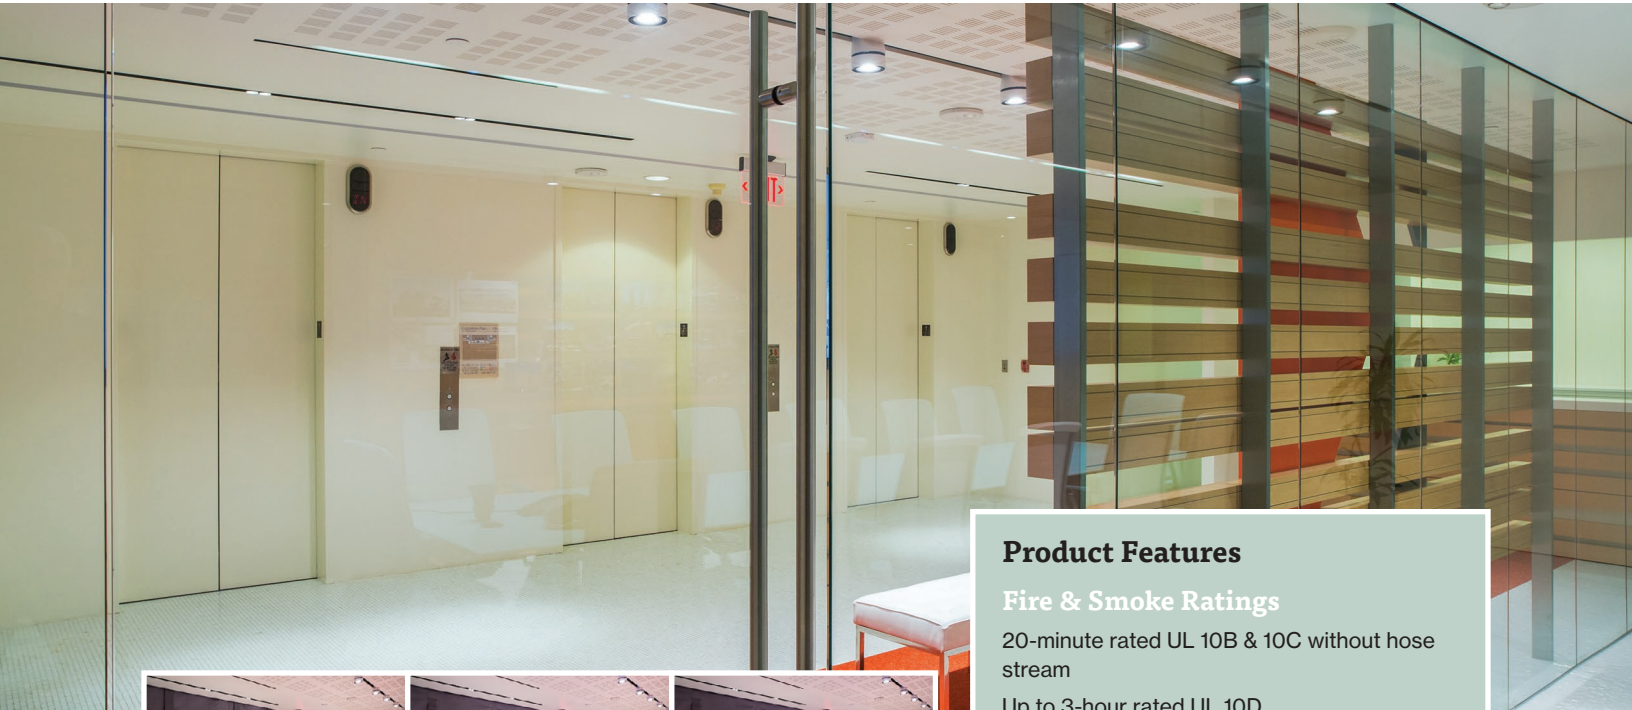

Fire & Smoke Rated Curtain Systems

FireFighter® Model D200E

Vertical Coiling Opening Protective with Egress

The D200E offers a patented and burn-tested egress feature that complies with exiting requirements of the building codes. The FireFighter D200E Series is the only protective curtain assembly on the market with a 20-minute rating UL10B and UL10C without hose stream, up to 3-hour UL 10D rating, UL 1784 smoke and draft rating and integral conforming swinging egress door(s). "The First Responder" is truly a first – going beyond where others leave off!

Product Features

Fire & Smoke Ratings

20-minute rated UL 10B & 10C without hose stream

Up to 3-hour rated UL 10D

UL 1784 tested and listed without an artificial bottom seal

Code Compliance

Code Compliance Research Report CCRR-0455

Size

Widths to 60' and heights to 24'; for larger sizes and custom configurations consult the factory

Finishes (metal components only)

McKEON Sterling Gray

Powder Coat of any color as selected

Stainless Steel – No. 4 Polish or