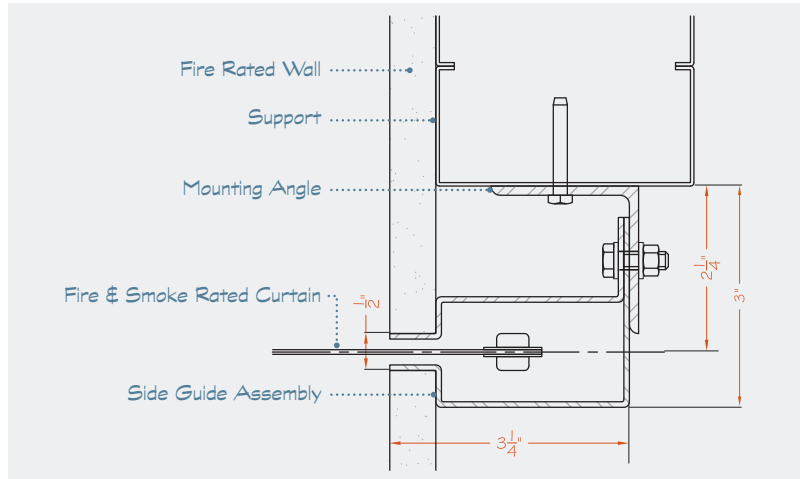

No. 8 Mirror

This technology is the subject of US Patent Nos. 9,440,100; 10,145,174; 10,569,112; and 10,864,394; and has additional patents pending.

D200E

Fire & Smoke Rated Curtain Systems

The McKEON D200E side guide configuration, with a maximum of a 1/2" reveal, can be surface or flush mounted making it virtually invisible in any application.

MODEL	OPEN	SELF-CLOSE	EGRESS
D200E	Auto-Set® Power Operator	Fail-Safe Mechanical	1 Complying Swing Door
D202E - D208E*	Auto-Set® Power Operator	Fail-Safe Mechanical	2 to 8 Complying Swing Doors

*The last digit of the model number indicates the number of swing doors